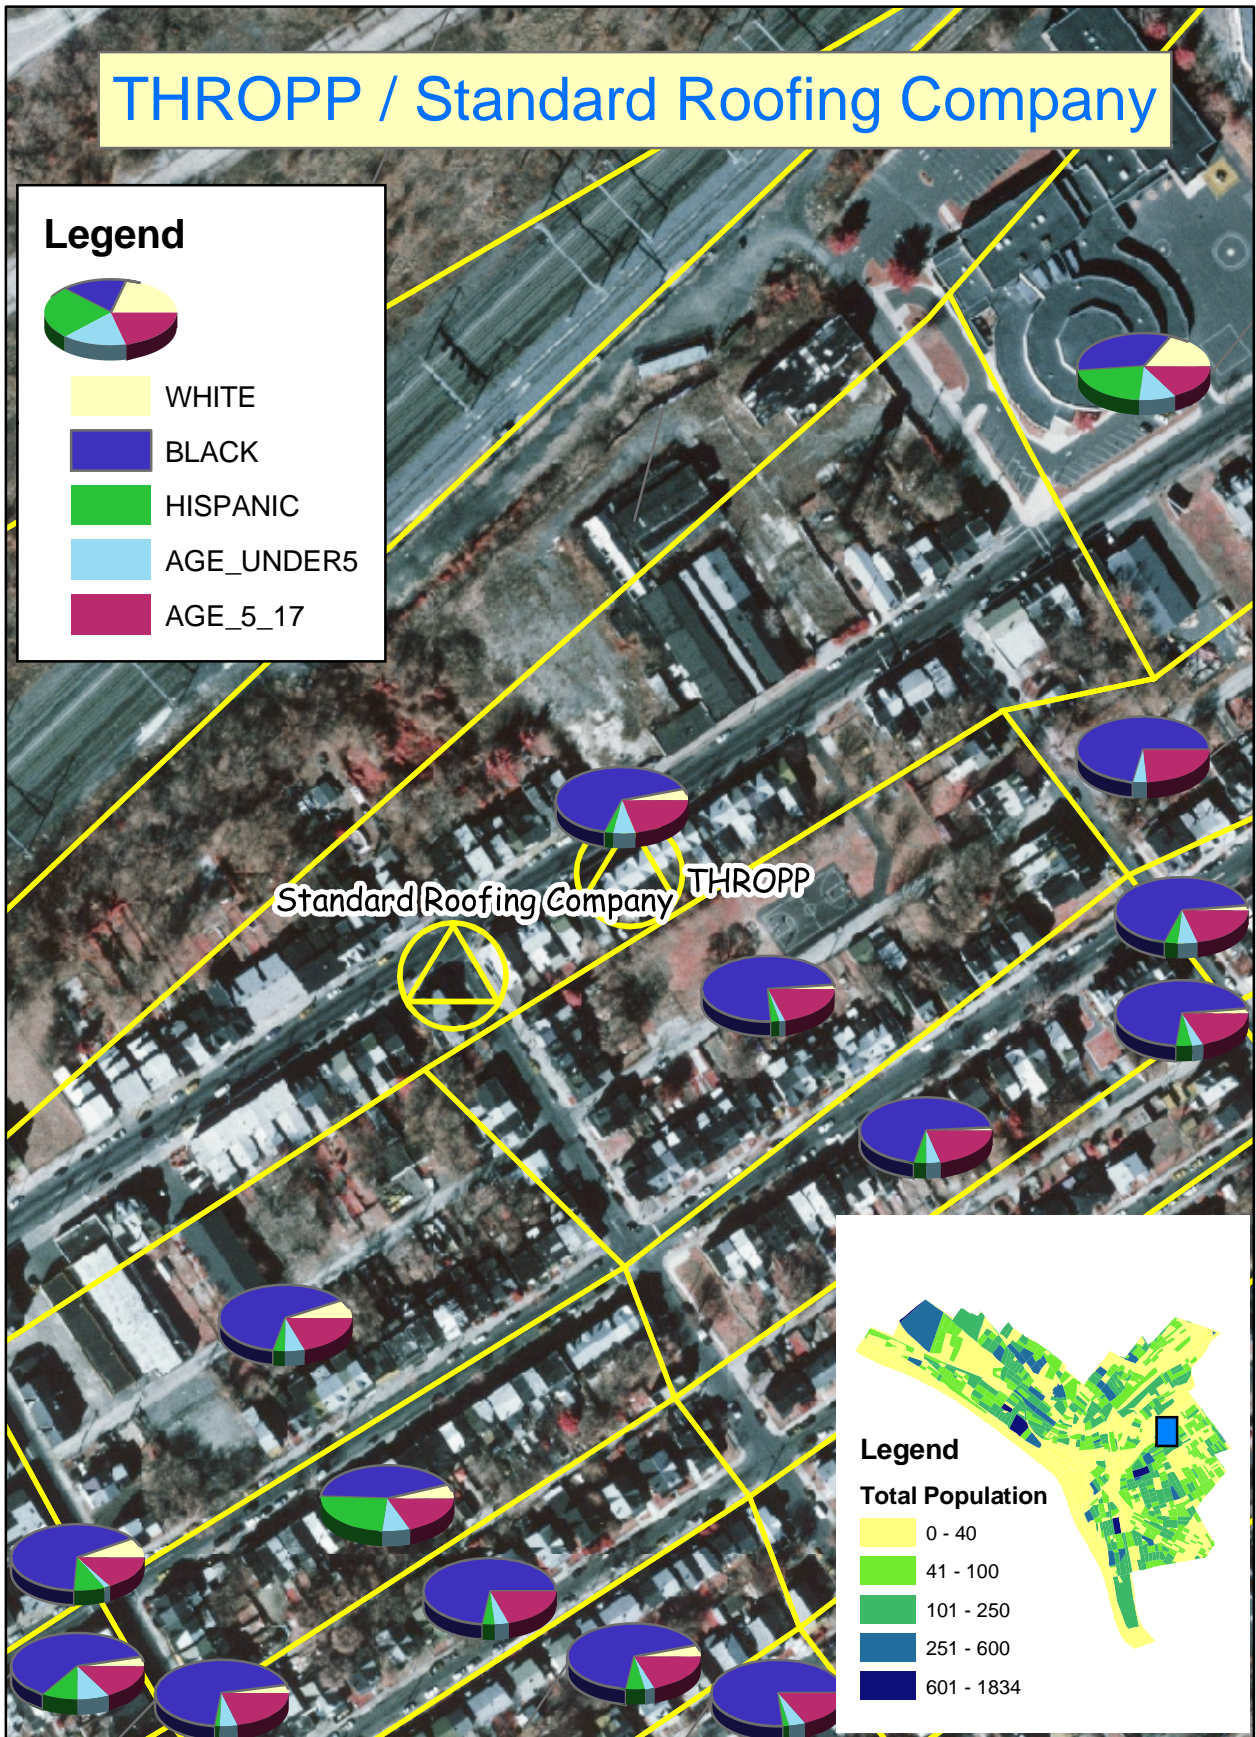

THROPP / Standard Roofing Company

Legend

- WHITE
- BLACK
- HISPANIC
- AGE_UNDER5
- AGE_5_17

GIS Data from NJDEP 1997